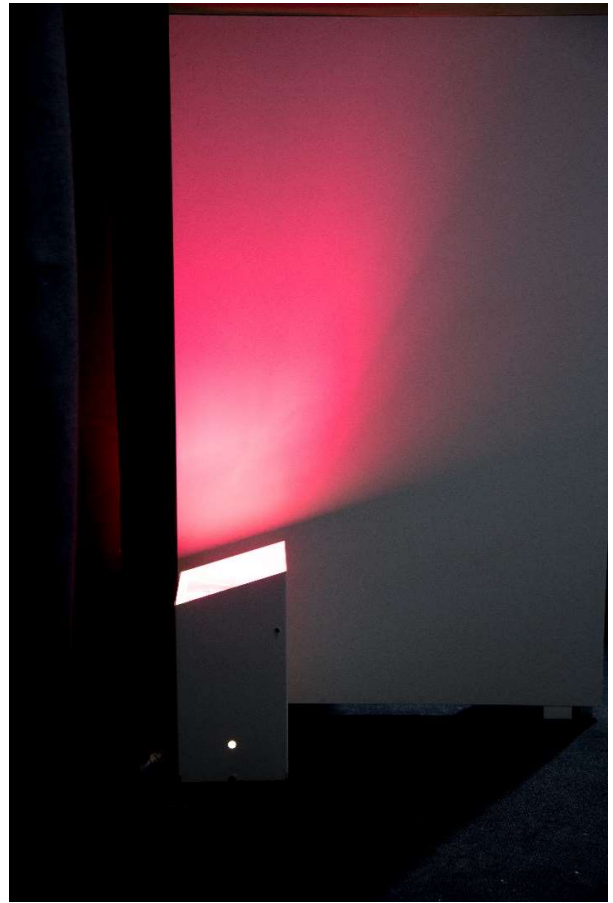

INTERIOR MOOD LIGHTING