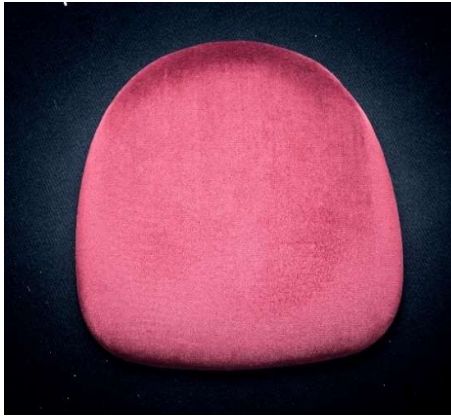

LIGHTING: 55 - 60

LINEN: 61 - 63

FLOORING: 64

DANCE FLOORS: 65-66

CHAIRS

WOODEN CROSS BACK WITH IVORY SEAT PAD

LIMEWASH CHAIR WITH CHANGEABLE SEAT PAD

GOLD CAMELOT CHAIR WITH CHANGEABLE SEAT PAD

GOLD CHELTENHAM CHAIR WITH CHANGEABLE SEAT PAD

SEAT PADS AVAILABLE IN BURGUNDY, GOLD,
ROYAL BLUE & IVORY

OUTDOOR WOODEN CHAIR
ALSO COMES IN A SET WITH MATCHING TABLE AND
FOUR CHAIRS

BISTRO CHAIR WITH OR WITHOUT BLUE SEAT PAD

METAL HIGH CHAIR

HIGH WOODEN STOOL

GHOST STOOL

WHITE STOOL

CHILD'S HIGH CHAIR

TABLES

RUSTIC TABLE
10FT X 3FT TO SEAT 10 GUESTS
6FT X 3FT TO SEAT 6 GUESTS

TRESTLE TABLES AVAILABLE
IN 4FT, 5FT AND 6FT
(2.6FT WIDE)