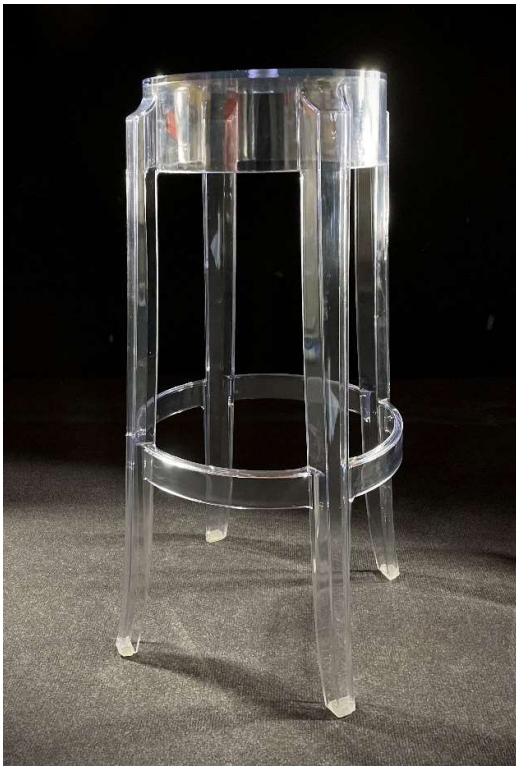

METAL HIGH CHAIR

HIGH WOODEN STOOL

GHOST STOOL

WHITE STOOL

CHILD'S HIGH CHAIR

TABLES

RUSTIC TABLE
10FT X 3FT TO SEAT 10 GUESTS
6FT X 3FT TO SEAT 6 GUESTS

TRESTLE TABLES AVAILABLE
IN 4FT, 5FT AND 6FT
(2.6FT WIDE)