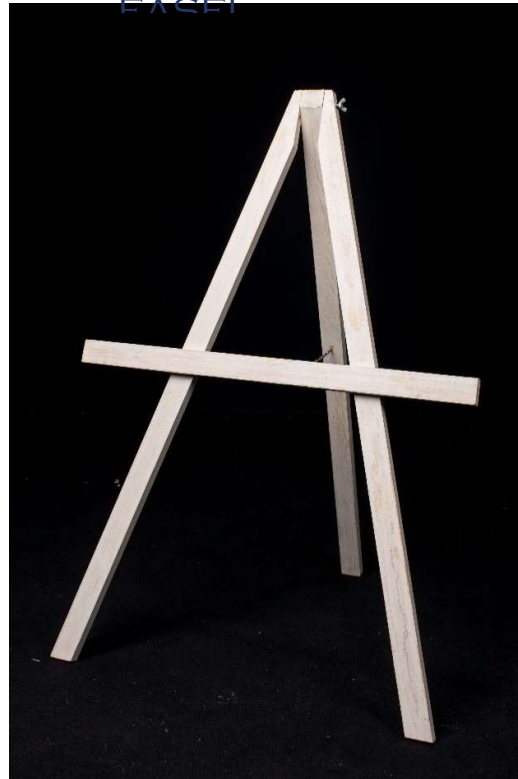

8FT OR 10FT RUSTIC BAR WITH BACK BAR AND FILAMENT BULB DROPS

PIMMS BAR

WINE BARREL BAR

PROPS

LARGE WOODEN EASEL

WHITE WOODEN
EASEL

BLACK & GOLD ORNATE EASEL

LARGE WHITE EASEL