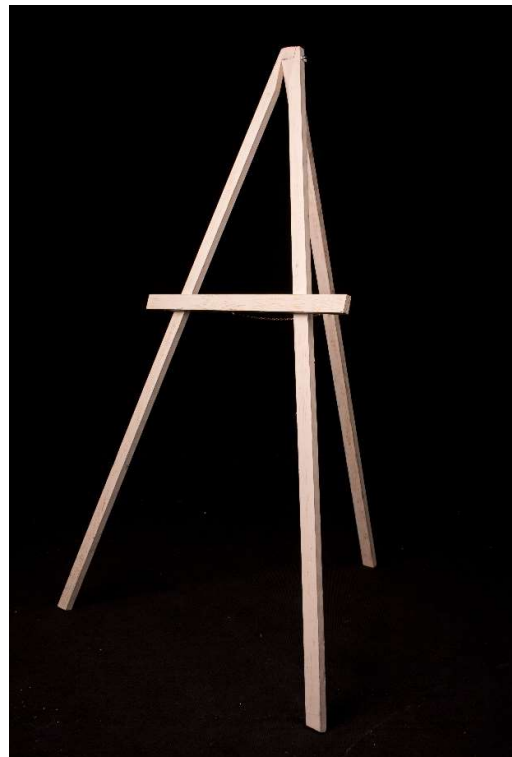

8FT OR 10FT RUSTIC BAR WITH BACK BAR AND FILAMENT BULB DROPS

PIMMS BAR

WINE BARREL BAR

PROPS

LARGE WOODEN EASEL

WHITE WOODEN
EASEL

BLACK & GOLD ORNATE EASEL

LARGE WHITE EASEL