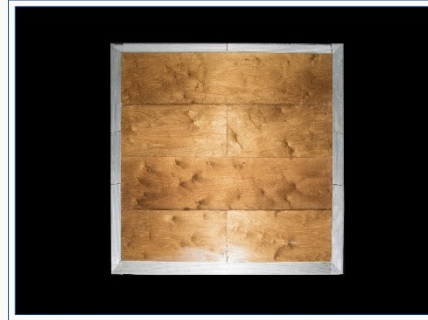

BLACK AND WHITE
DANCEFLOOR