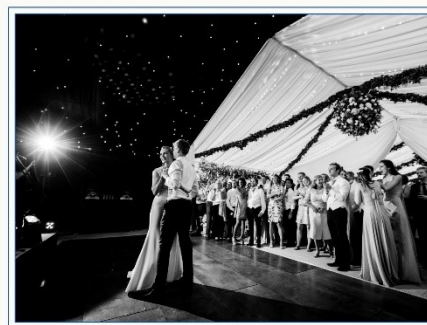

COLOURED SWAGS + LINING

COLOURED SWAGS + CLEAR

REVEAL CURTAIN

IVORY STARLIGHT

BLACK STARLIGHT

MARQUEE LIGHTING

FESTOON LIGHTING

FAIRY LIGHTING