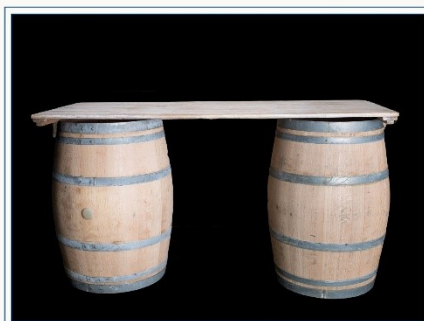

8FT RUSTIC FRONT
BAR AND BACK BAR

10FT RUSTIC FRONT
BAR AND BACK TABLE

10FT RUSTIC FRONT
BAR AND BACK BAR

FILAMENT LIGHT
ABOVE BAR

6FT WHITE LARGE
BAR

12FT WHITE LARGE
BAR

WINE BARREL BAR
(ADJUSTABLE SIZE)

5FT WOODEN BAR