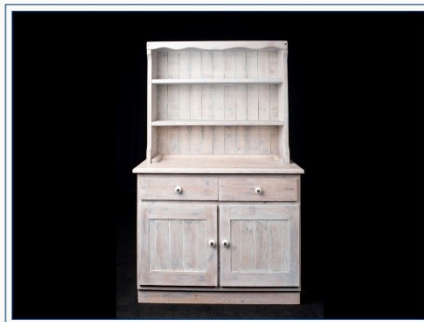

WOODEN TABLE PLAN

WOODEN STEP
LADDER DISPLAY

RUSTIC WOODEN
ARCH

RUSTIC WHITE
WOODEN DOORS

LARGE LIMEWASH
DRESSER

MEDIUM WHITE
DRESSER

PROPS - ADDITIONAL

DISCO BALL