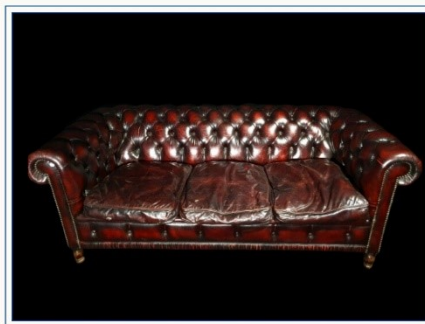

BURGUNDY SEAT PAD

FURNITURE - SEATING

WOODEN BENCHES

GHOST STOOLS

WOODEN TOP STOOLS

METAL HIGH CHAIR

CHILD HIGH CHAIR

WHITE STOOL

FURNITURE - ALTERNATIVE SEATING

PALLET SEATING
WITH BACK

PALLET SEATING

GREY LOVE SEAT

RATTAN FURNITURE

CHESTERFIELD

OUTDOOR WOODEN
FURNITURE

PICNIC BENCHES