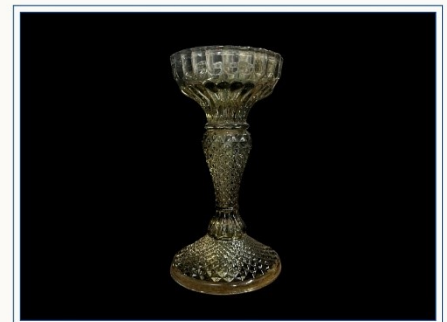

GREEN TALL CANDLE
HOLDER