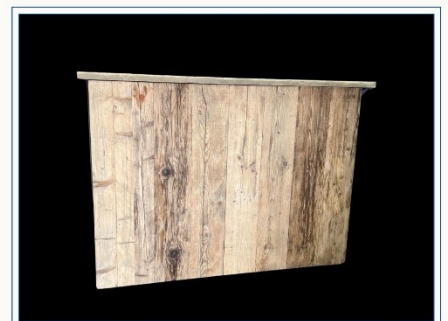

8FT RUSTIC FRONT
BAR AND BACK BAR

10FT RUSTIC FRONT
BAR AND BACK TABLE

10FT RUSTIC FRONT
BAR AND BACK BAR

FILAMENT LIGHT
ABOVE BAR

6FT WHITE LARGE
BAR

12FT WHITE LARGE
BAR

WINE BARREL BAR
(ADJUSTABLE SIZE)

5FT WOODEN BAR