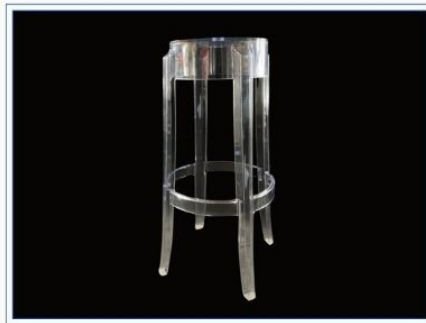

GHOST STOOLS