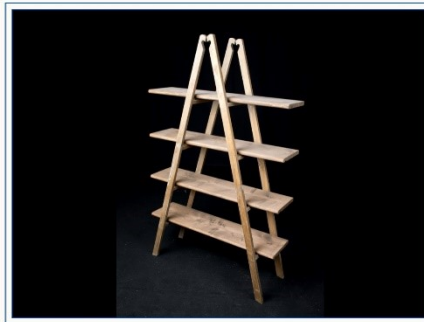

WOODEN STEP
LADDER DISPLAY