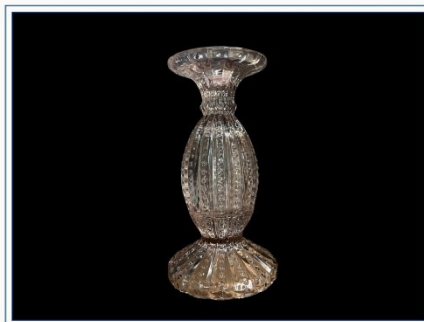

MIRROR PLATES FOR CENTRE PIECES IN VARIOUS SIZES

PROPS - GLASSWEAR

LARGE MARTINI
GLASS

HURRICANE VASE

TEA LIGHT HOLDERS -
CRACKLE

ASSORTED
COLOURFUL BOTTLES

SELECTION OF GIN
BOTTLES

TEA LIGHT HOLDERS -
BRONZE (SMALL /
LARGE)

ASSORTED CRYSTAL
JARS (SMALL / LARGE)

PINK TALL CANDLE
HOLDER

GREEN TALL CANDLE
HOLDER

PROPS - LINENS / TABLEWARE

GOLD CHARGER
PLATE

HYACINTH PLACE
MAT

GOLD CUTLERY (6
PIECE SET)

BLACK TABLE
CLOTHS (RECTANGLE)