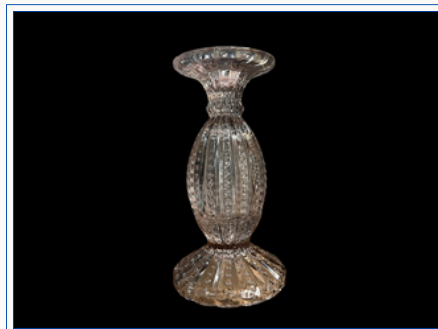

ASSORTED
COLOURFUL
BOTTLES

SELECTION OF
GIN BOTTLES

TEA LIGHT
HOLDERS - BRONZE
(SMALL / LARGE)

ASSORTED CRYSTAL
JARS (SMALL /
LARGE)

PINK TALL
CANDLE HOLDER

GREEN TALL
CANDLE HOLDER

PROPS - LINENS / TABLEWARE

GOLD CHARGER
PLATE

HYACINTH PLACE
MAT

GOLD CUTLERY (6
PIECE SET)

BLACK TABLE
CLOTHS
(RECTANGLE)

GREY TABLE CLOTHS
(ROUND/RECTANGLE)

TABLE RUNNER IN
VARIOUS COLOURS

STRETCH TABLE
CLOTH WHITE (5FT
/ 6FT)

STRETCH TABLE
CLOTH BLACK (5FT
/ 6FT)