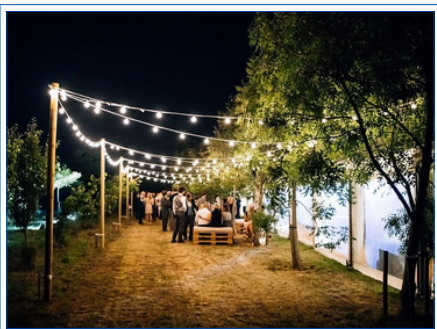

FESTOON LIGHTING

FAIRY LIGHTING

CRYSTAL CHANDELIER

LARGE BRONZE CHANDELIER

ORNATE CHANDELIER

10FT FLOWER BOX WITH FILAMENT DROP

OUTSIDE FESTOON LIGHTS ON POLES/ SHEPHERD HOOKS

WICKER RATTAN LAMPSHADES