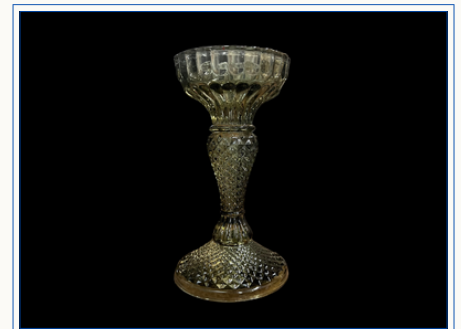

ASSORTED
COLOURFUL
BOTTLES

SELECTION OF
GIN BOTTLES

TEA LIGHT
HOLDERS - BRONZE
(SMALL / LARGE)

ASSORTED CRYSTAL
JARS (SMALL /
LARGE)

PINK TALL
CANDLE HOLDER

GREEN TALL
CANDLE HOLDER

PROPS - LINENS / TABLEWARE

GOLD CHARGER
PLATE

HYACINTH PLACE
MAT

GOLD CUTLERY (6
PIECE SET)

BLACK TABLE
CLOTHS
(RECTANGLE)

GREY TABLE CLOTHS
(ROUND/RECTANGLE)

TABLE RUNNER IN
VARIOUS COLOURS

STRETCH TABLE
CLOTH WHITE (5FT
/ 6FT)

STRETCH TABLE
CLOTH BLACK (5FT
/ 6FT)