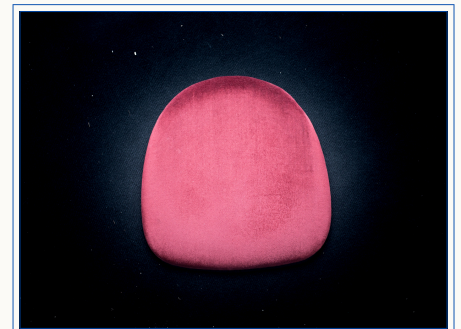

BURGUNDY SEAT
PAD