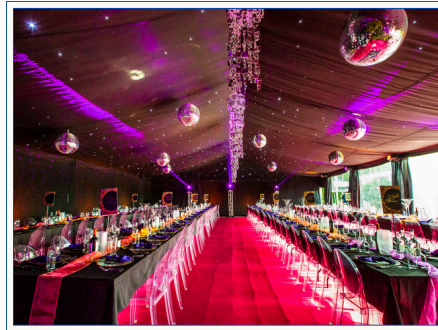

10.5M X 7.5M

10.5M X 15M

CLOSED SIDES

OPEN SIDES

DIAMOND GREY
COLOUR

JOINED
TOGETHER

MARQUEE LINING

WHITE LINING