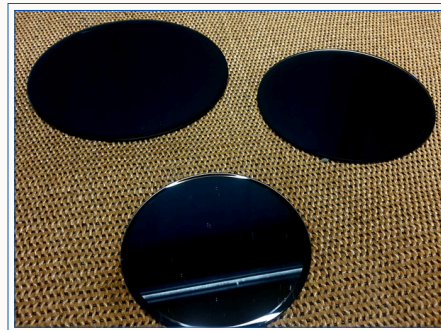

MIRROR PLATES FOR CENTRE PIECES IN VARIOUS SIZES