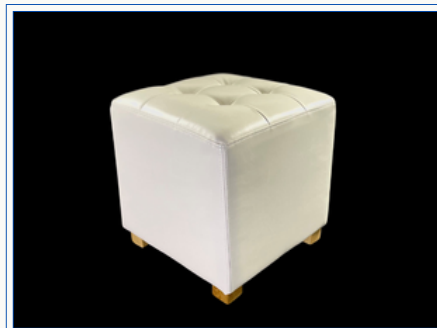

GOLD SEAT PAD

BURGUNDY SEAT
PAD

FURNITURE - SEATING

WHITE CEREMONY
CHAIR

GHOST STOOLS

WOODEN TOP
STOOLS

CHROME HIGH
CHAIR

WOODEN
BENCHES

LOW LEVEL
SEATING

CHILD HIGH
CHAIR

WHITE STOOL

FURNITURE - ALTERNATIVE SEATING

PALLET SEATING WITH BACK

PALLET SEATING

GREY LOVE SEAT

RATTAN FURNITURE