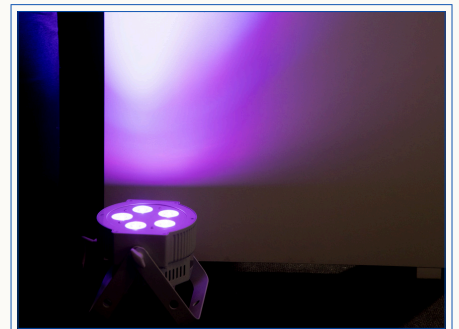

FESTOON LIGHTING

FAIRY LIGHTING

CRYSTAL CHANDELIER

LARGE BRONZE CHANDELIER

ORNATE CHANDELIER

10FT FLOWER BOX WITH FILAMENT DROP

OUTSIDE FESTOON LIGHTS ON POLES/ SHEPHERD HOOKS

WICKER RATTAN LAMPSHADES