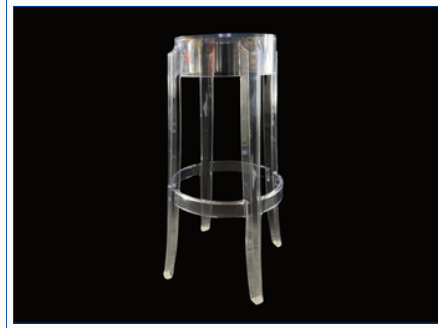

GOLD SEAT PAD

BURGUNDY SEAT
PAD

FURNITURE - SEATING

WHITE CEREMONY
CHAIR

GHOST STOOLS

WOODEN TOP
STOOLS

CHROME HIGH
CHAIR

WOODEN
BENCHES