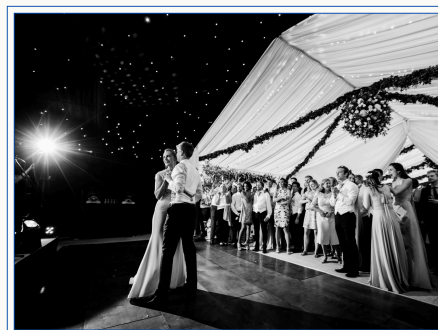

BLACK
STARLIGHT